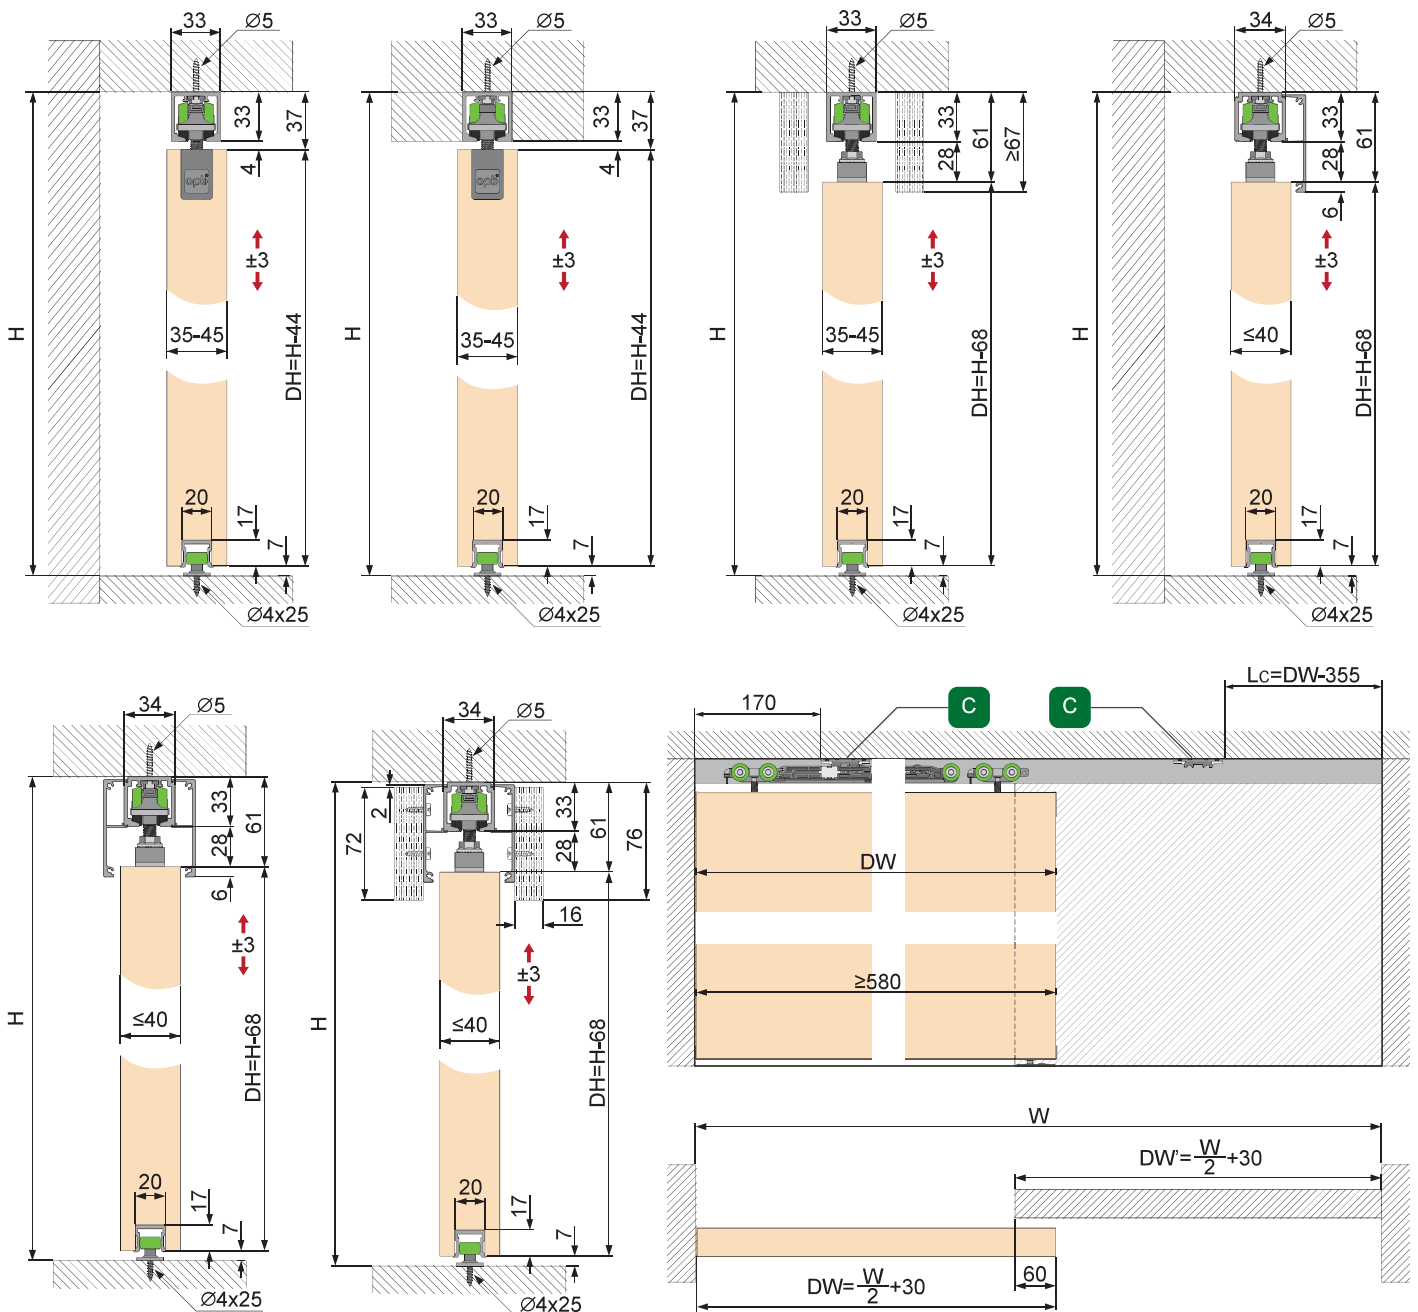

opk® opk Spaceship W Deckenmontage / Ceiling Mounting Wandmontage / Wall Mounting Instruction

Deckenmontage / Ceiling Mounting

Wandmontage / Wall Mounting

Wandmontage / Wall Mounting

Wandmontage / Wall Mounting

3 Wood Minimal

Wood

4 Wood Minimal

Wood

5 Deckenmontage / Ceiling Mounting

Wandmontage / Wall Mounting